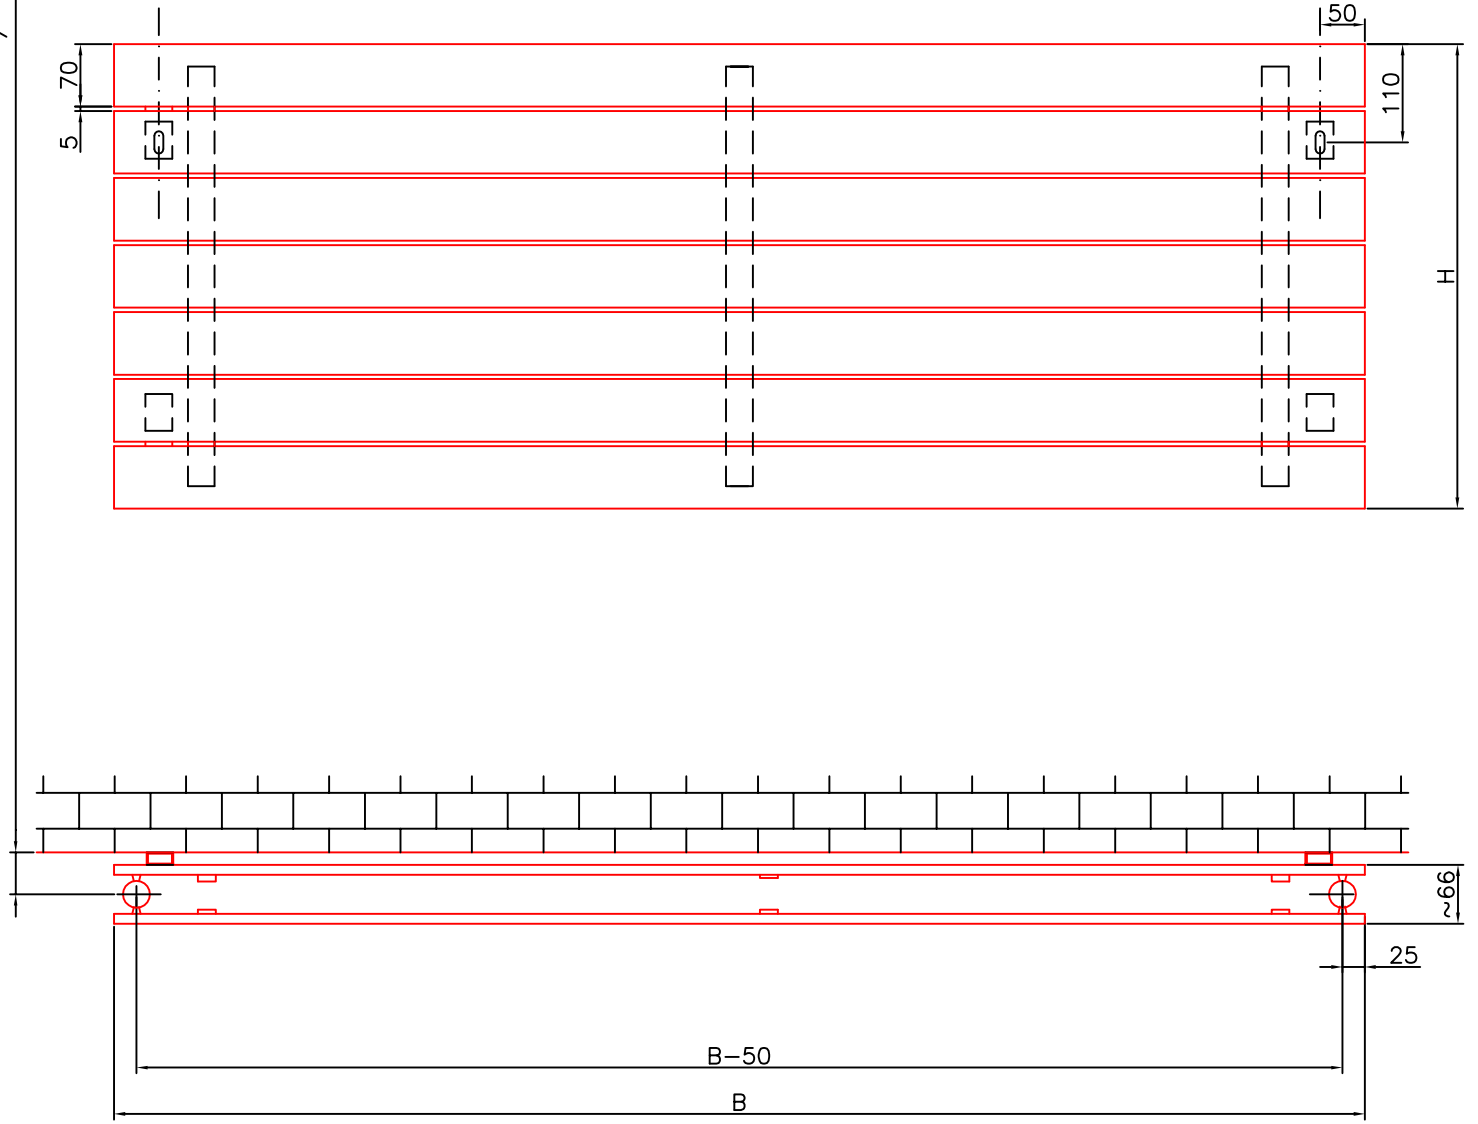

Measurement from middle of thread 1/2" ~47 mm regulate

Panel duplex horizontal